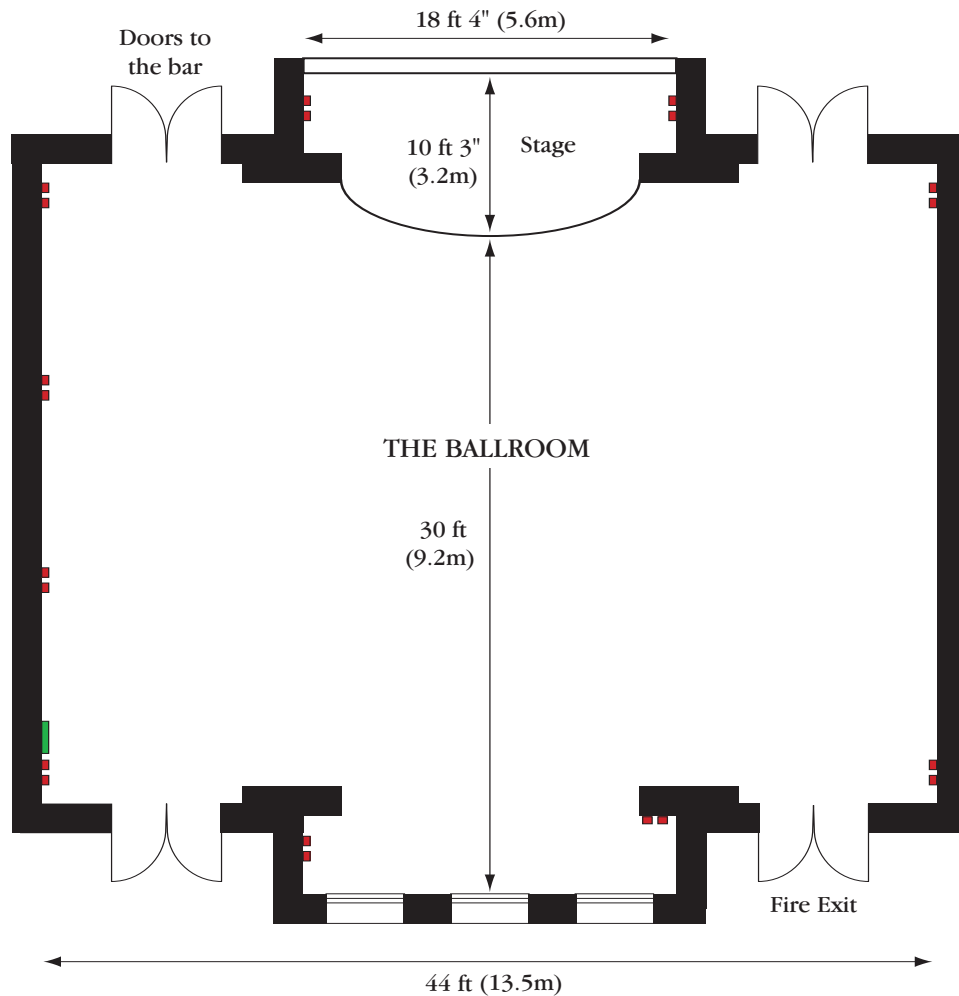

SWINFEN HALL HOTEL

AA ★ ★ ★ ★

THE BALLROOM

Seating

Theatre style	160
Classroom	96
Reception	250
Boardroom	50

Ceiling height 24 feet

- Plug points
- Telephone

ISDN lines available