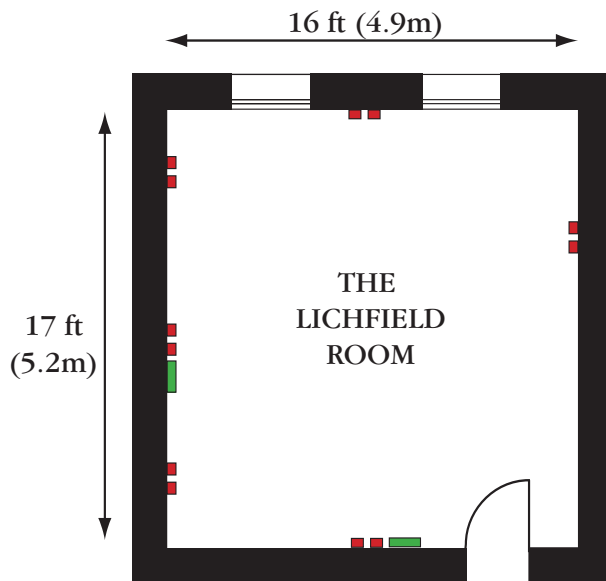

SWINFEN HALL HOTEL

AA ★ ★ ★ ★

THE FREDERICK ROOM

Seating

Theatre style	24
Classroom	8
Round table	8
U-shape	12

Ceiling height 16 feet

- Plug points
- Telephone/ISDN lines

THE LICHFIELD ROOM

Seating

Theatre style	24
Classroom	8
Round table	8
U-shape	12

Ceiling height 16 feet

- Plug points
- Telephone/ISDN lines