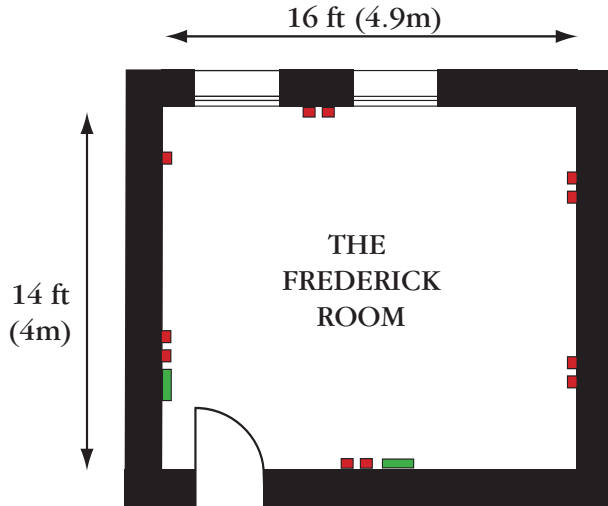

SWINFEN HALL HOTEL

AA ★ ★ ★ ★

THE FREDERICK ROOM

Seating

Theatre style	24
Classroom	8
Round table	8
U-shape	12

Ceiling height 16 feet

- Plug points
- Telephone/ISDN lines

THE LICHFIELD ROOM

Seating

Theatre style	24
Classroom	8
Round table	8
U-shape	12

Ceiling height 16 feet

- Plug points
- Telephone/ISDN lines